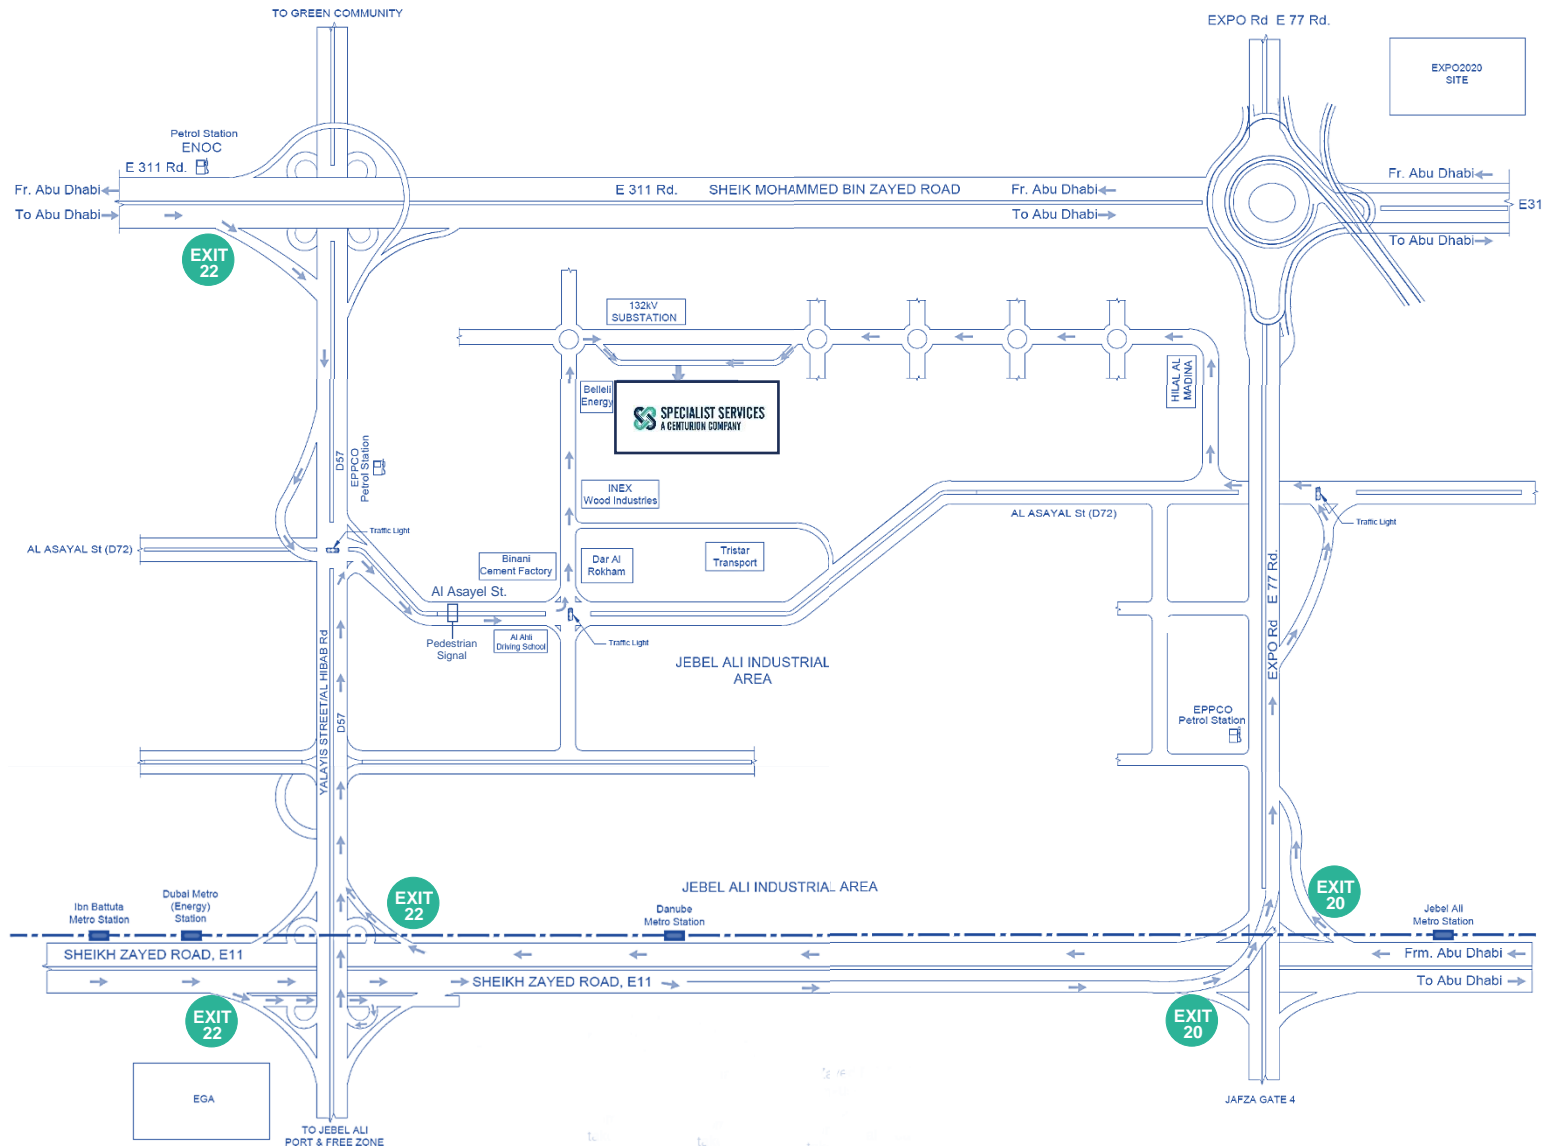

Specialist Services Headquarters and Centre of Excellence, Jebel Ali – Location Map

Specialist Services LLC
A Centurion Company

**Headquarters and
Centre of Excellence**

Jebel Ali Industrial Area 1
P.O. Box 2752, Dubai, UAE
Tel: +971 4 8164 500
Fax: +971 4 8164 501
sales@specserve.com

GPS Coordinates:

Latitude: 24.995627
Longitude: 55.139281

DIRECTIONS:

Coming from Abu Dhabi on Sheikh Zayed Road (E11), take exit 20 or 22 going to Jebel Ali Industrial Area.

Coming from Dubai on Sheikh Zayed Road (E11), take exit 22 or 20 going to Jebel Ali Industrial Area.