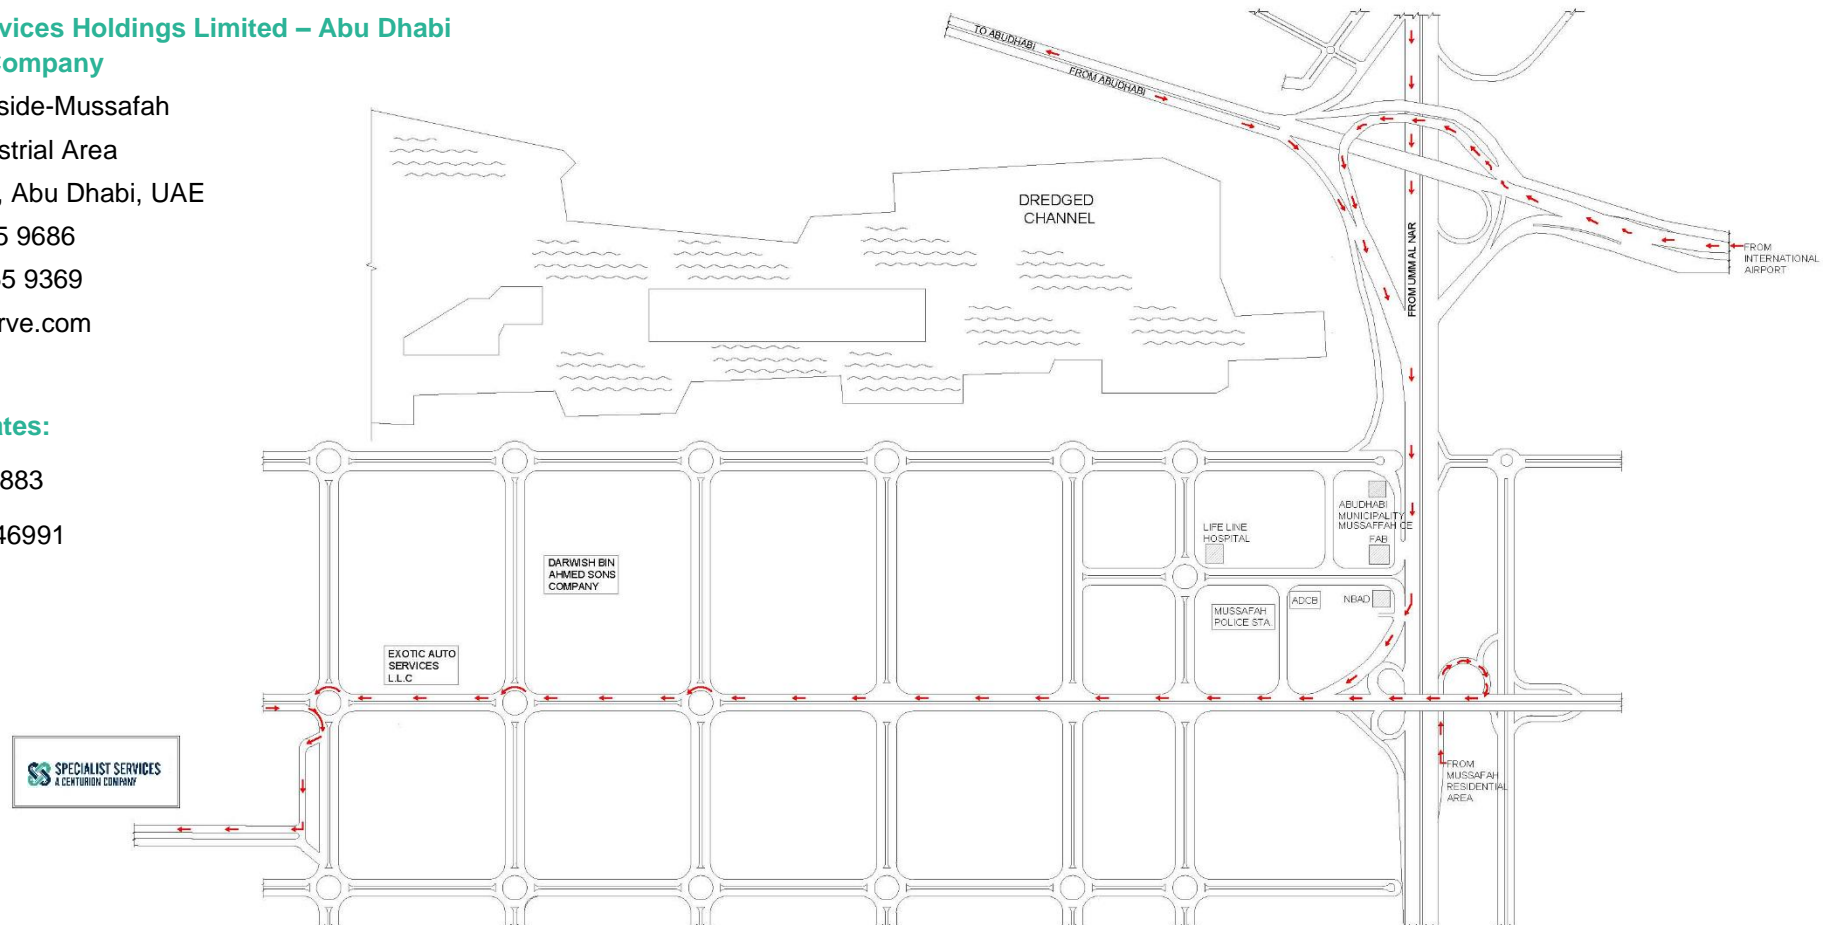

Specialist Services Mussafah Yard, Abu Dhabi – Location Map

Specialist Services Holdings Limited – Abu Dhabi A Centurion Company

MW2-2b Northside-Mussafah
Mussafah Industrial Area
P.O. Box 3917, Abu Dhabi, UAE
Tel: +971 2 555 9686
Fax: +971 2 555 9369
sales@specserves.com

GPS Coordinates:

Latitude: 24.36883
Longitude: 54.46991

DIRECTIONS:

Coming from Dubai and Abu Dhabi, drive on E-11, keep left at the fork to continue on Al Shahama-Abu Dhabi Rd/Sheikh Zayed Bin Sultan St/E10. Take exit 22 toward Maqta Bridge Musaffah. Keep left at the fork and merge onto Al Ain Rd/22. Take the exit toward Abu Dhabi - Al Ain Truck Rd/Al Rawdah Rd/E30. Continue onto Abu Dhabi - Al Ain Truck Rd/Al Rawdah Rd/E30. Take the exit toward 8th St. Keep left and merge onto 8th St. At the roundabout, take the 2nd exit and stay on 8th St. At the roundabout, take the 2nd exit and stay on 8th St. At the roundabout, take the 3rd exit onto 7th St. Turn right onto 7th Street. Turn right. Your destination will be on the right.